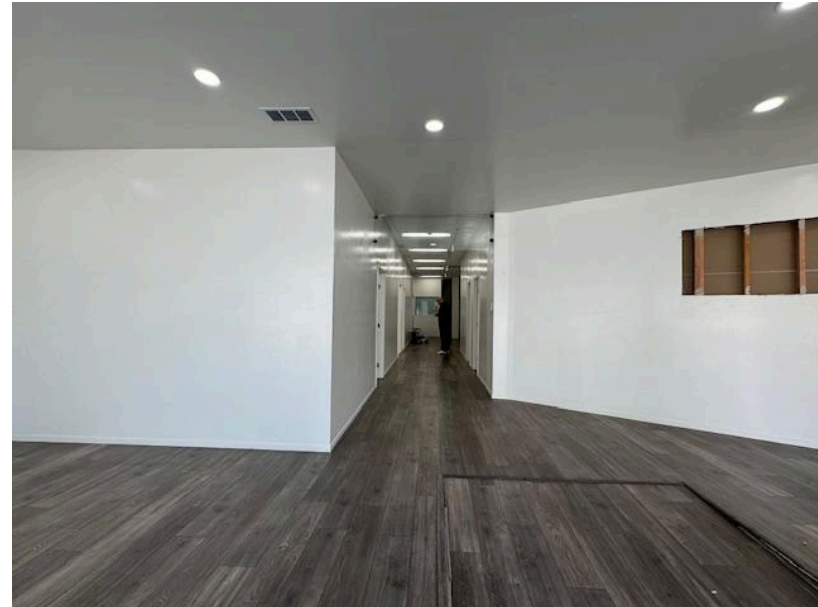

**Size** Approximately 2,200 square feet of retail space

**Rental Rate** Asking \$3.50/SF NNN (approximately \$.47/sf)..

**Lease Term** 3-5 years.

**Highlights** 35' of Windowed frontage on Robertson Boulevard  
8 treatment rooms.  
1 private restroom.  
Large Reception, Storage room, Kitchen.  
Wood floors.  
High ceiling, Showroom ready, Light and bright.  
Ample Signage.  
Double door glass entry.

## Interior Images