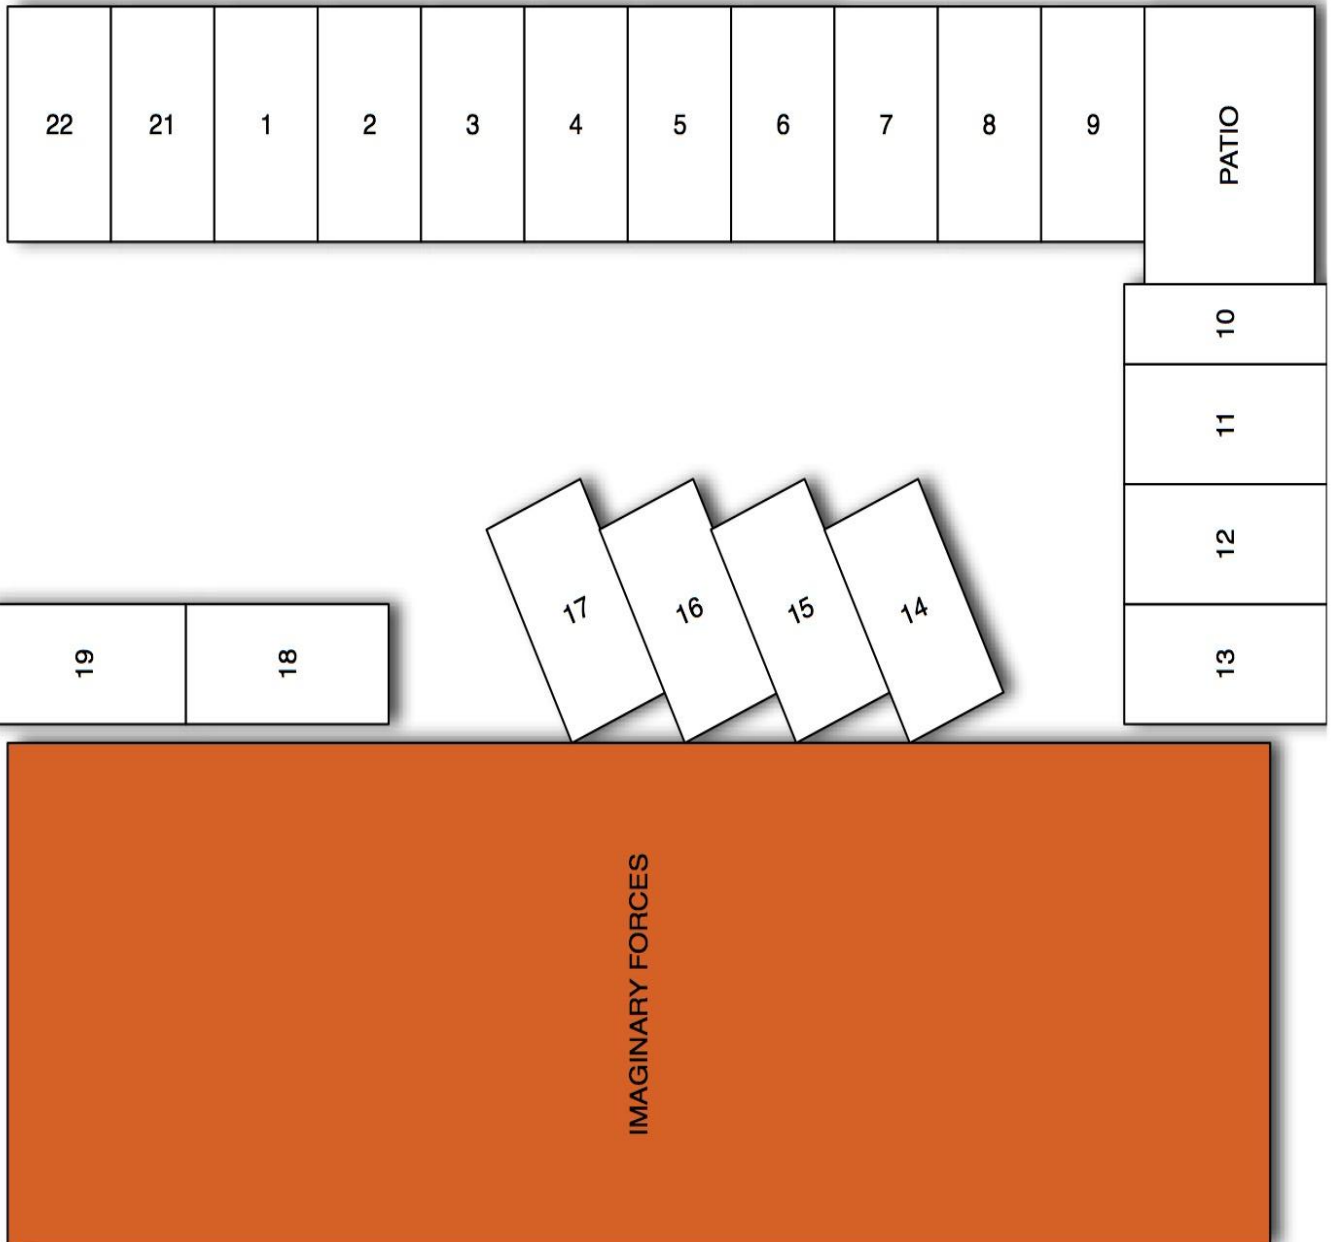

SEPULVEDA BLVD.

- |     |                 |     |                 |
|-----|-----------------|-----|-----------------|
| 1.  | Linda Nakagawa  | 12. | Max Linnett     |
| 2.  | Drew Jackson    | 13. | Temp (POD)      |
| 3.  | Shelley Goldman | 14. | Tosh Kodama     |
| 4.  | Ronnie Koff     | 15. | Harshit Desai   |
| 5.  | Steve Garfinkel | 16. | Peter Frankfurt |
| 6.  | Tiffani Manabat | 17. | Chip Houghton   |
| 7.  | Lexi Gunvaldson | 18. | Visitor         |
| 8.  | James Gardner   | 19. | Visitor         |
| 9.  | Kathy Liang     | 20. | ---             |
| 10. | Larry Danza     | 21. | PA              |