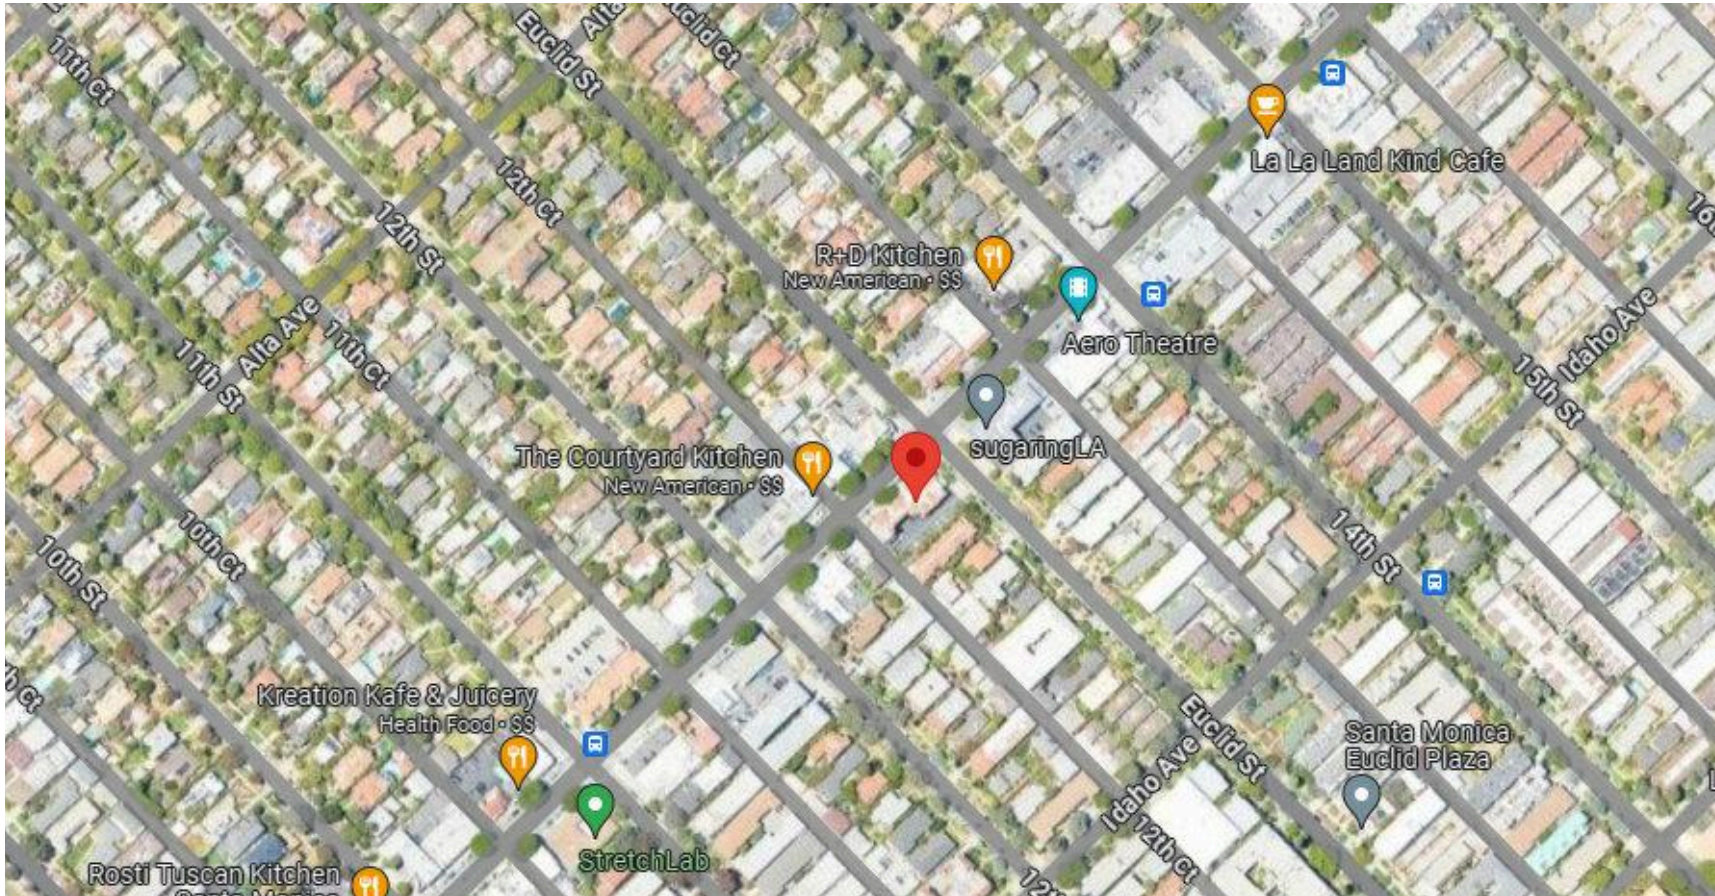

Map View

1513 6th Street, Suite 201 A • Santa Monica, CA 90401 • (310) 458-4100 • FAX (310) 458-4100 www.muselli.net
DRE BROKER # 00825237

All information furnished is from sources deemed reliable and which we believe to be correct, but representation or guarantee is given as to its accuracy and is subject to errors and omissions. All measurements are approximate and have not been verified by the Broker. You are advised to conduct an independent investigation to verify all information.